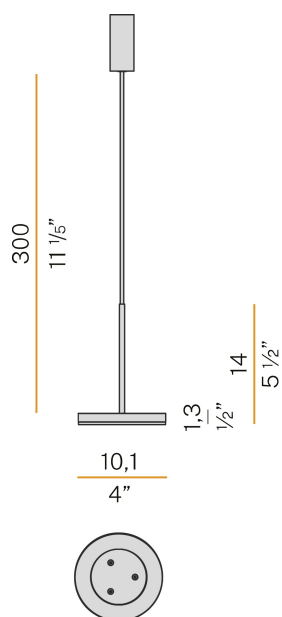

PANZERI

Bella

220-240V AC ON-OFF
L05230.011.0501

titanium

Data sheet

CODE	L05230.011.0501
SYSTEM POWER CONSUMPTION	6,5W
EFFICACY	64.67lm/W
LIGHT SOURCE	LED
LIGHT SOURCE LIFETIME	L80 (B10) 70.000h
COLOUR TEMPERATURE	2700K Ra>90
LIGHT DISTRIBUTION	diffused
POWER SUPPLY	220-240V AC
FREQUENCY	50/60Hz
ELECTRICAL CONFIGURATION	ON-OFF
DRIVER	integrated included
NOMINAL LUMINOUS FLUX	460lm
LUMEN OUTPUT	388lm
EFFICIENCY	84.3%
WEIGHT	0,55 Kg
PROTECTION DEGREE	IP40
COLOUR TOLLERANCES	SDCM 3
PACKING DIMENSIONS (CM)	13,0 x 24,0 x 12,0

Suspension lighting fixture for interiors, with direct light emission.
Die-cast aluminium structure in white, black, bronze, mat brass or titanium polyacrylic paint.
Modelled acrylic diffuser with mat finish.
Aluminium closing disk in polyacrylic paint.
Suspension kit with rod in brass tube in polyacrylic paint.
3m (118,1") long suspension and power cable in transparent PVC.
Power canopy with pickled sheet metal ceiling bracket and extruded aluminium covering in white, black, bronze, mat brass or titanium polyacrylic paint.

Technical drawing

Polar diagram

PANZERI

Bella

Accessories / structure

YPL05207.015

Ivory pleated fabric lampshade, simple snap installation.